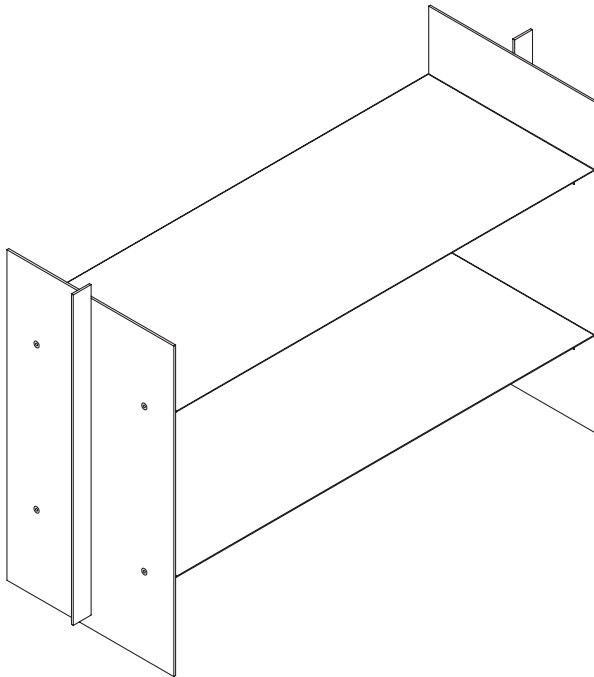

Lager Low Rack Aluminium

Assembly manual

**FERM
LIVING**

EN - Warning!

Serious injuries can occur from furniture tipping over that has not been properly secured. To prevent this, the furniture must be installed using the wall bracket unit included. Screws and plugs for the wall are not included. Use screws and plugs suitable for your wall type. If you are uncertain, always seek professional advice. Carefully read the manual and follow each step for mounting the furniture to the wall. Never place the furniture freestanding.

ES - Advertencia!

Pueden producirse lesiones graves al volcar un mueble que no esté bien sujeto. Para evitarlo, el mueble debe instalarse utilizando la unidad de soporte de pared incluida. Los tornillos y tacos para la pared no están incluidos. Utilice tornillos y tacos adecuados para su tipo de pared. Si no está seguro, busque siempre asesoramiento profesional. Lea atentamente el manual y siga cada paso para montar el mueble en la pared. Nunca coloque el mueble sin fijar.